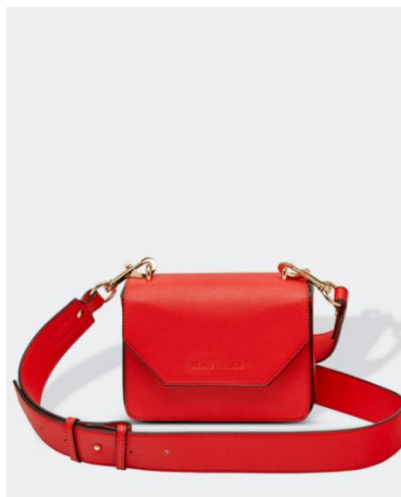

# Cameron

Toffee Lizard

Black Lizard

Code & Style: Cameron 2006  
Dimensions: W19 x H14.5 x D8.5cm  
Closure: Secure Zip  
Features: Extension Strap included.

## Roma

Red

Black

Code & Style: Roma 2052

Dimensions: W18 x H14 x D6.5cm

Closure: Magnetic Clasp

# Baby Bermuda

Clay

Shiraz

Code & Style: BabyBermuda 2444B

Dimensions: W27 x H31 x D14cm

Closure: Magnetic Clasp

Features: Internal Bag & Extension strap included