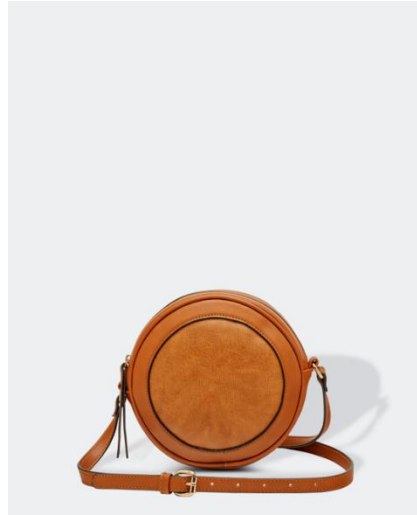

## Roma

Red

Black

Code & Style: Roma 2052

Dimensions: W18 x H14 x D6.5cm

Closure: Magnetic Clasp

# Baby Bermuda

Clay

Shiraz

Code & Style: BabyBermuda 2444B

Dimensions: W27 x H31 x D14cm

Closure: Magnetic Clasp

Features: Internal Bag & Extension strap included

# Orlando

Lizard Honey

Snake Chocolate

Code & Style: Orlando 3116  
Dimensions: W19 x H19 x D5cm  
Closure: Secure Zip