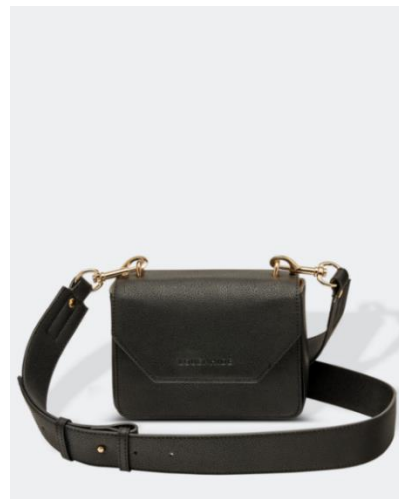

# Cameron

Toffee Lizard

Black Lizard

Code & Style: Cameron 2006  
Dimensions: W19 x H14.5 x D8.5cm  
Closure: Secure Zip  
Features: Extension Strap included.

## Roma

Red

Black

Code & Style: Roma 2052

Dimensions: W18 x H14 x D6.5cm

Closure: Magnetic Clasp

# Baby Bermuda

Clay

Shiraz

Code & Style: BabyBermuda 2444B

Dimensions: W27 x H31 x D14cm

Closure: Magnetic Clasp

Features: Internal Bag & Extension strap included