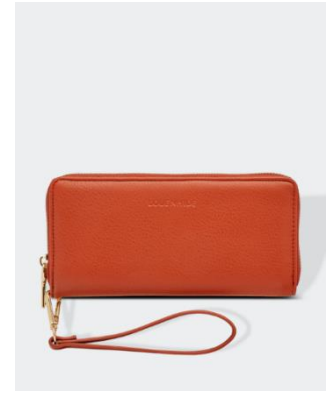

# Orlando

Lizard Honey

Snake Chocolate

Code & Style: Orlando 3116  
Dimensions: W19 x H19 x D5cm  
Closure: Secure Zip

# Indie

Navy

Mocha

Code & Style: Indie 5017

Dimensions: W25 x H28 x D13cm

Closure: Secure Zip

Features: Shoulder Strap included

# Jessica Wallet

Navy

Clay

Code & Style: Jessica 4003

Dimensions: W20.5 x H9.5 x D3.5

Closure: Secure Zip

Features: Detachable Wristlet, 5 flat pockets,  
1 zipped coin compartment, 14 Cardholders