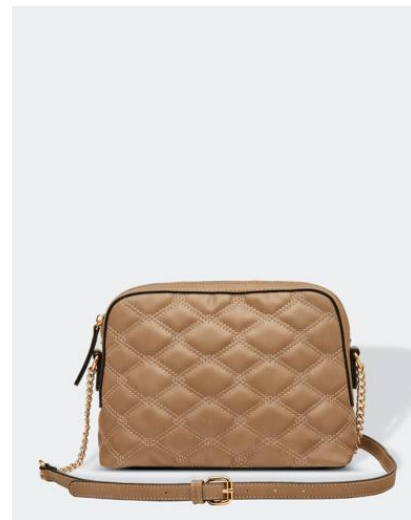

# Spicer

Teal

Mocha

Code & Style: Spicer 1702

Dimensions: W22 x H18 x D7cm

Closure: Secure Zip & Magnetic Clasp

Code & Style: Nancy 1931  
Dimensions: W24 x H19 x D9cm  
Closure: Secure Zip

## Nancy

Black

Mocha