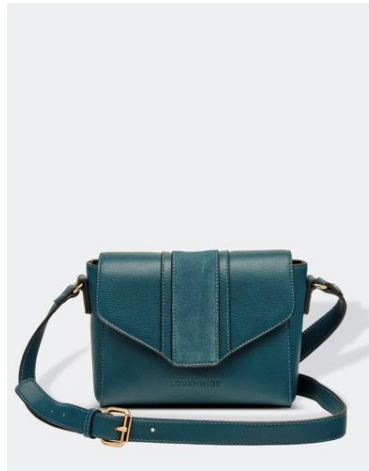

Spicer

Teal