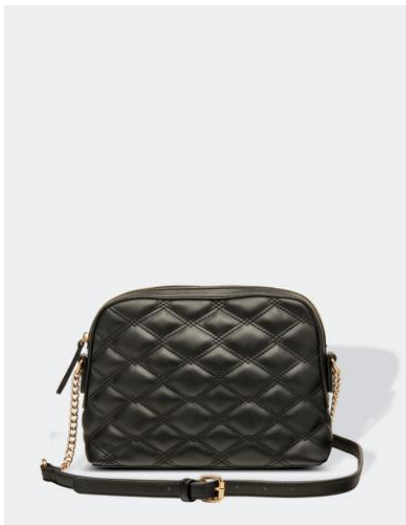

# Apollo

Code & Style: Apollo 9332

Dimensions: W35 x H30.5 x D13cm

Closure: Drawstring closure, Internal Purse & Extension strap included.

Navy

Tan

# Spicer

Teal

Mocha

Code & Style: Spicer 1702

Dimensions: W22 x H18 x D7cm

Closure: Secure Zip & Magnetic Clasp

Code & Style: Nancy 1931  
Dimensions: W24 x H19 x D9cm  
Closure: Secure Zip

## Nancy

Black

Mocha